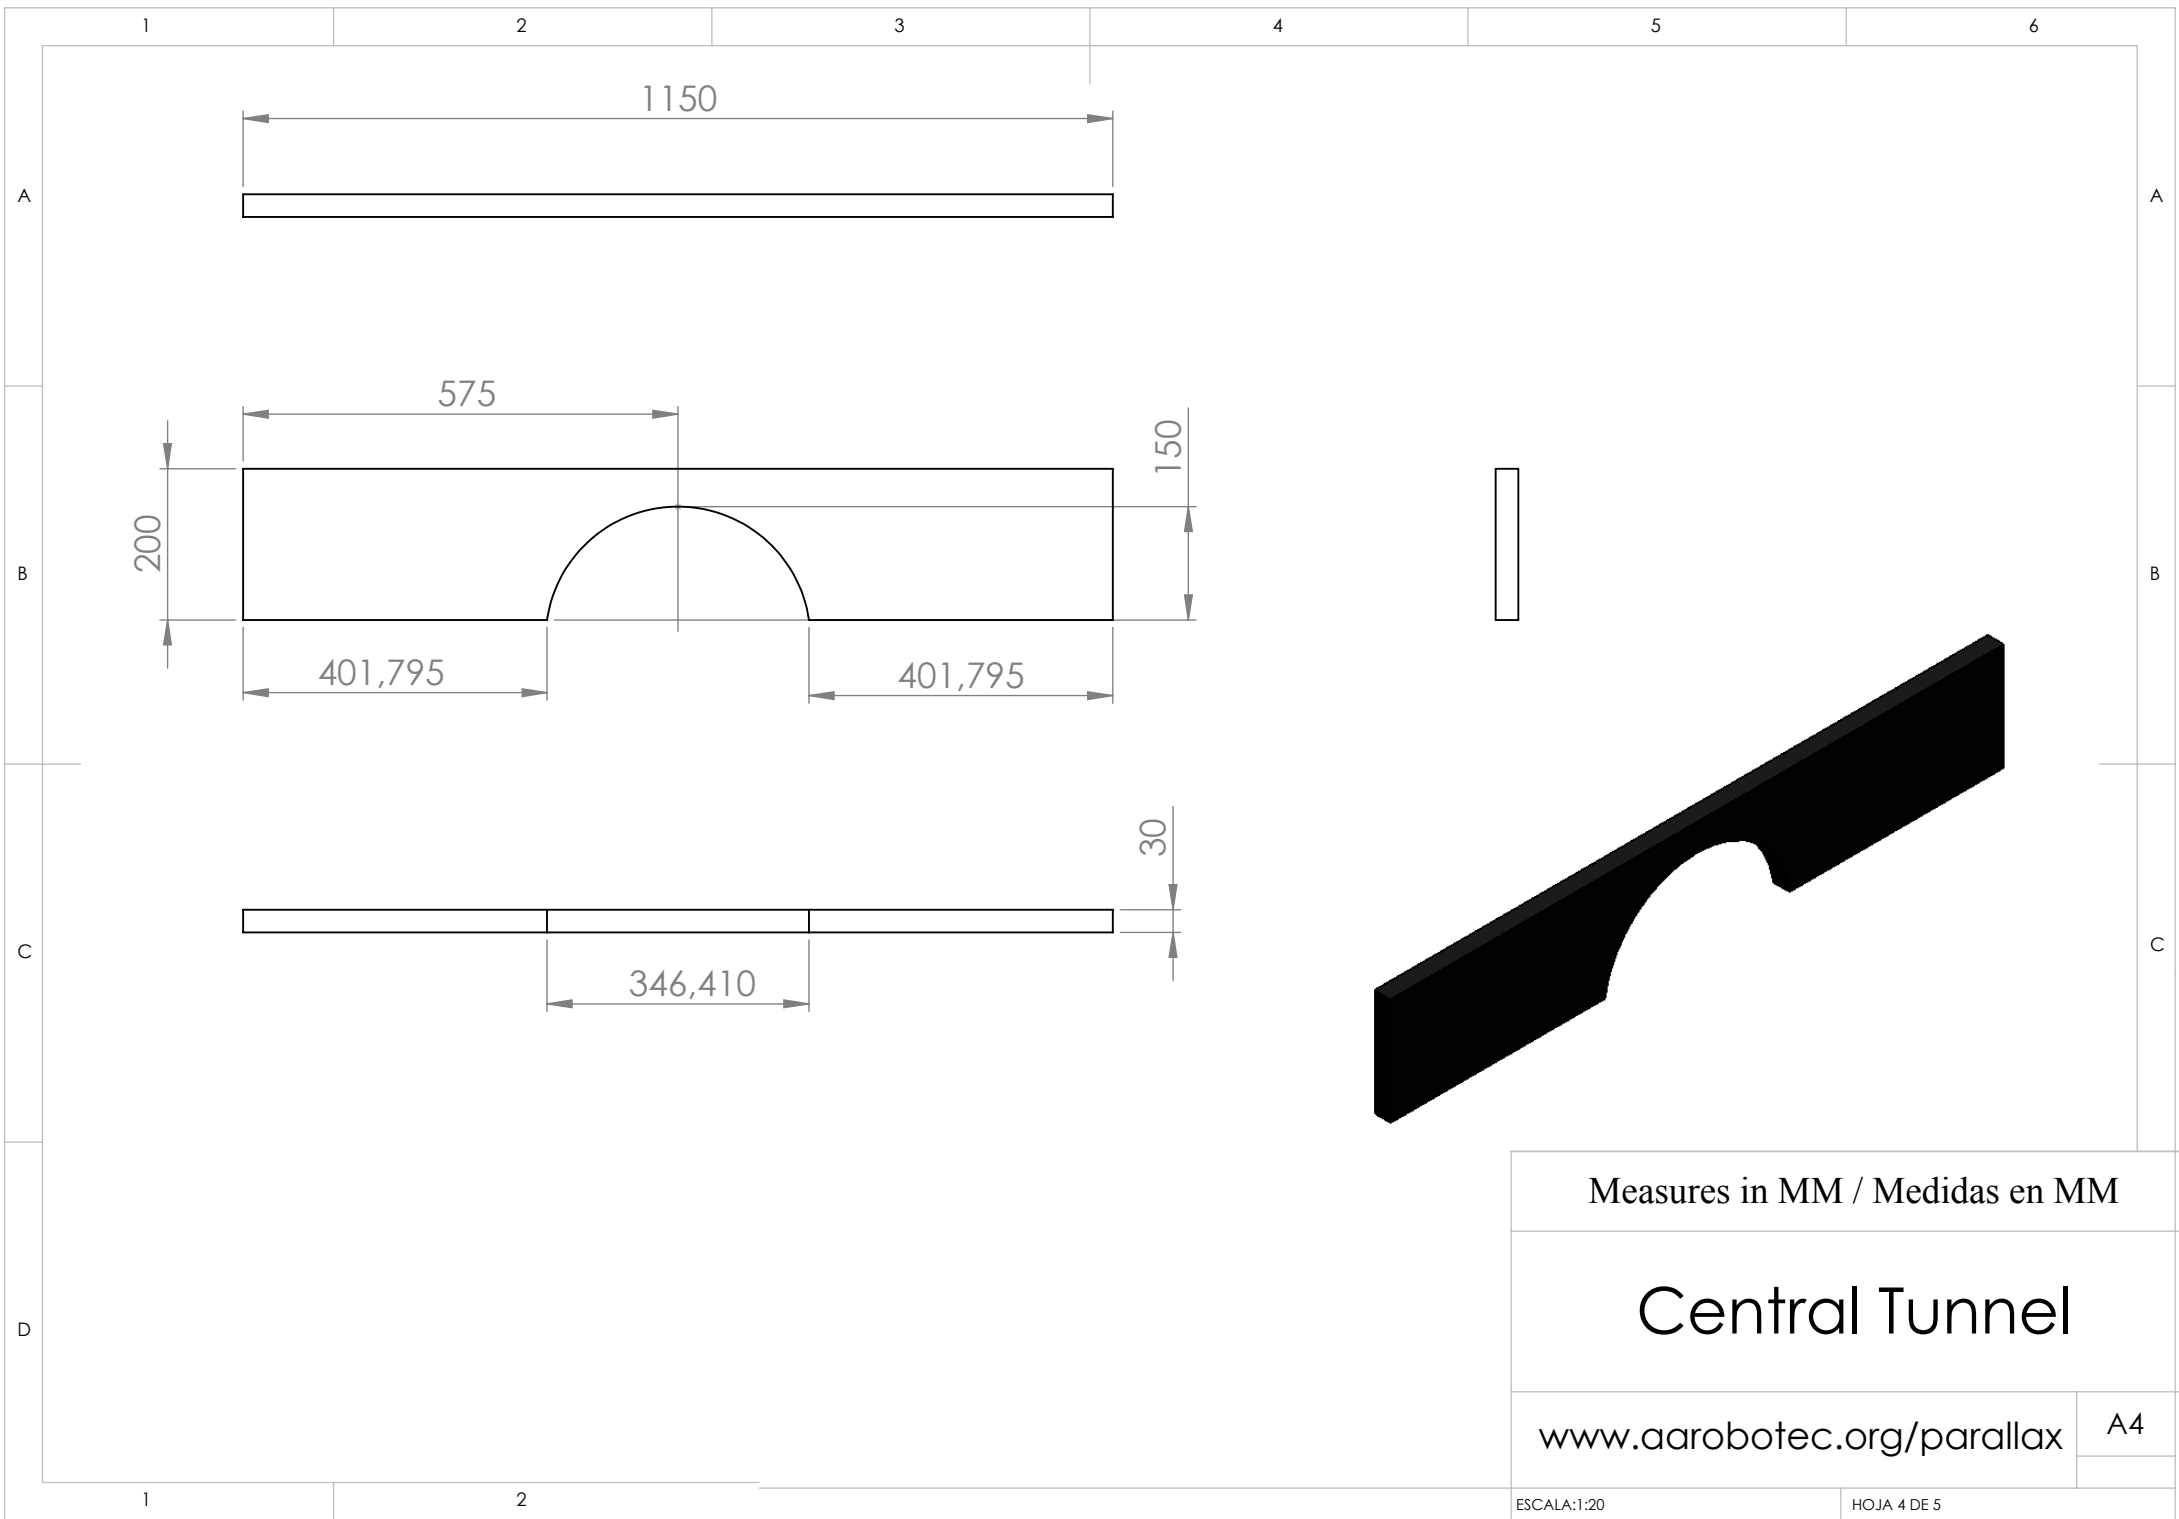

C

C

D

Ø 50

Bonus Ball

Measures in MM / Medidas en MM

Balls

www.aarobotec.org/parallax

A4

Measures in MM / Medidas en MM

Central Tunnel

www.aarobotec.org/parallax

A4

Measures in MM / Medidas en MM

Bonus Walls

www.aarobotec.org/parallax